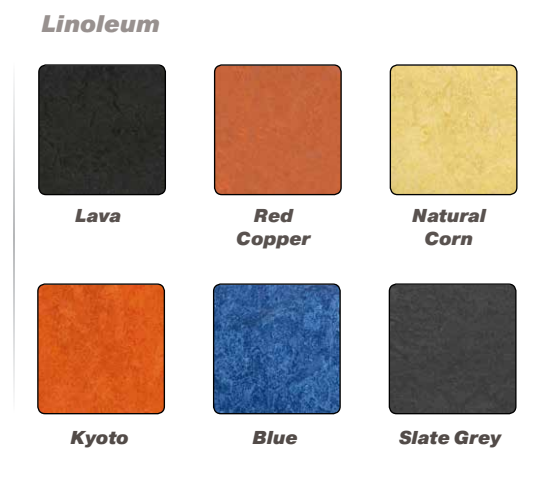

# Finishes

Edge | Options

Plexi

3DL

Bumper

Puretech

Shark Grey

Platinum Silver

Sienna Wild Apple

Majestic Walnut