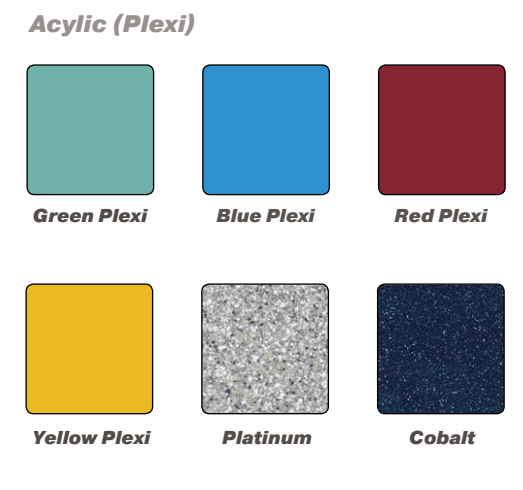

# Finishes

Edge | Options

Plexi

3DL

Bumper

Puretech

Shark Grey

Platinum Silver

Sienna Wild Apple

Majestic Walnut