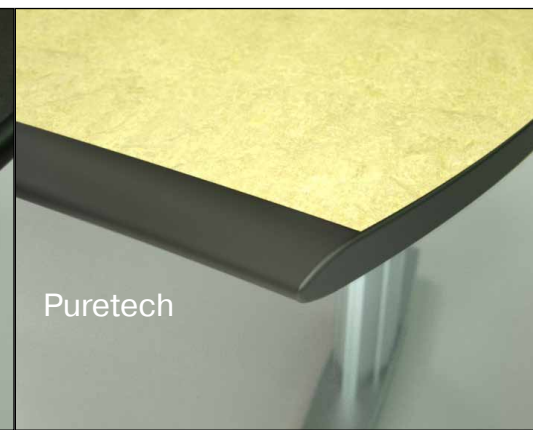

# Finishes

Edge | Options

Plexi

3DL

Bumper

Puretech

Shark Grey

Platinum Silver