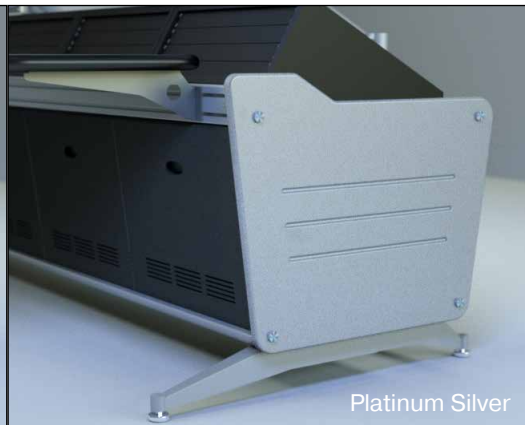

# Finishes

Edge | Options

Plexi

3DL

Bumper

Puretech

Shark Grey

Platinum Silver