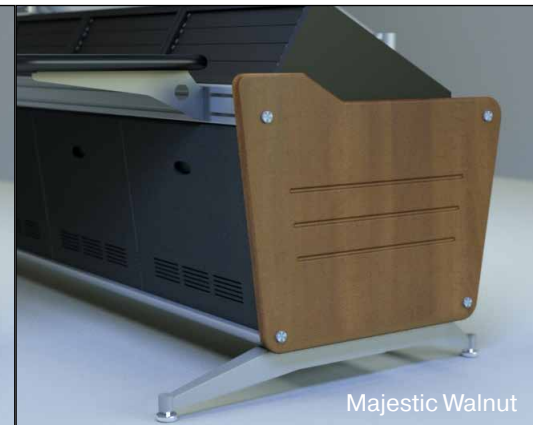

Sienna Wild Apple

Majestic Walnut