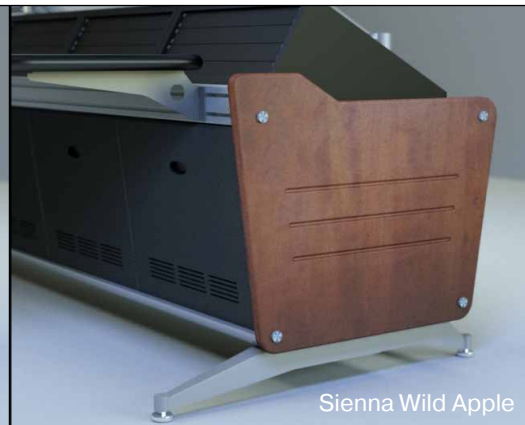

# Finishes

Edge | Options

Plexi

3DL

Bumper

Puretech

Shark Grey

Platinum Silver