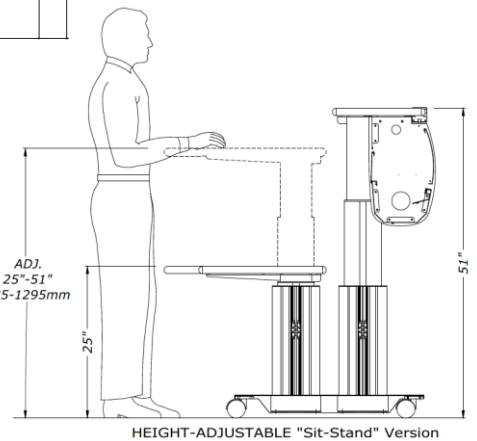

ST2E-BL SmartTrac V2 Bi-Level Height Adjustable Console

Product Description:

Laminate or linoleum standard finish with bumper front edge.

Stable leg design with levelers: Anodized aluminum leg and steel foot with silver finish

Features:

- Electric base with digital preset controller.
- Rear Trac for articulating monitor arms, speaker arms and other accessories.
- I-Core technology enclosure with rear access, vertical divider for power/data and optional powerstrip.
- Cable + power management compartment.

Shown with built-in Data Power Unit

Multiple surface and edge finish options available at

<http://www.tbconsoles.com/Finishes.html>

PLAN VIEW

ELEVATION

SECTION

HEIGHT-ADJUSTABLE "Sit-Stand" Version