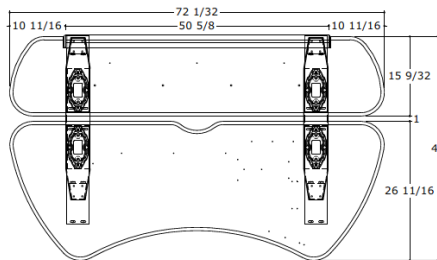

ST2E-BL SmartTrac V2 Bi-Level Height Adjustable Console

Product Description:

Laminate or linoleum standard finish with bumper front edge.

Stable leg design with levelers: Anodized aluminum leg and steel foot with silver finish

Shown with built-in Data Power Unit

Multiple surface and edge finish options available at

<http://www.tbconsoles.com/Finishes.html>

PLAN VIEW

ELEVATION

SECTION

HEIGHT-ADJUSTABLE "Sit-Stand" Version