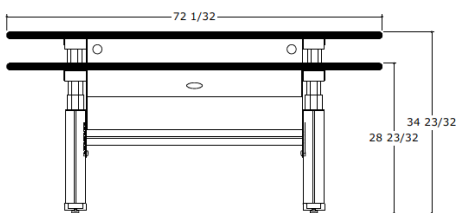

ST2E-BL SmartTrac V2 Bi-Level Height Adjustable Console

Product Description:

Laminate or linoleum standard finish with bumper front edge.

Stable leg design with levelers: Anodized aluminum leg and steel foot with silver finish

Shown with built-in Data Power Unit

Multiple surface and edge finish options available at

<http://www.tbconsoles.com/Finishes.html>

PLAN VIEW

ELEVATION

SECTION

HEIGHT-ADJUSTABLE "Sit-Stand" Version