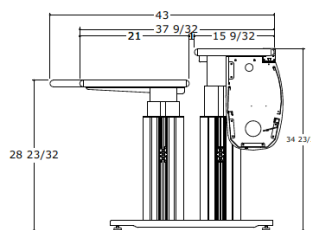

Shown with built-in Data Power Unit

Multiple surface and edge finish options available at

<http://www.tbconsoles.com/Finishes.html>

PLAN VIEW

ELEVATION

SECTION

HEIGHT-ADJUSTABLE "Sit-Stand" Version