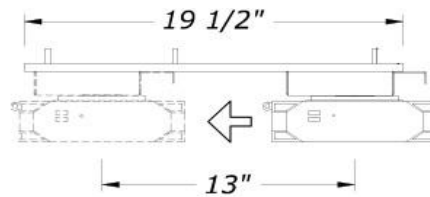

### Product Description and Features:

- Mounted to countertop support arms for new SmartTrac models
- Includes a metal slide that allows for the computer to be easily serviced
- Rotates 360 degrees for access to USB ports and connectors

PLAN VIEW

SECTION

ELEVATION