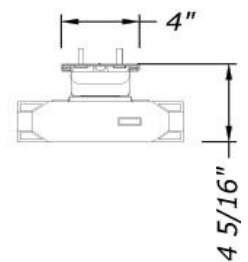

### Product Description and Features:

- Mounted to countertop support arms for new SmartTrac models
- Includes a metal slide that allows for the computer to be easily serviced
- Rotates 360 degrees for access to USB ports and connectors

PLAN VIEW

SECTION

ELEVATION