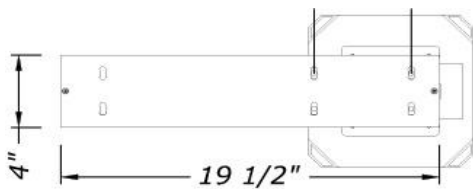

### Product Description and Features:

- Mounted to countertop support arms for new SmartTrac models
- Includes a metal slide that allows for the computer to be easily serviced
- Rotates 360 degrees for access to USB ports and connectors

PLAN VIEW

SECTION

ELEVATION