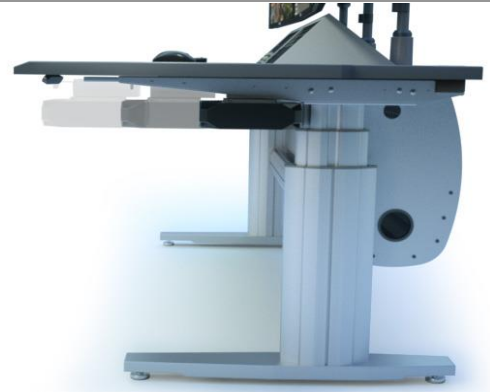

## ST-CPU-Z2 HP-Z2 Under Countertop Holder

### Product Description and Features:

- Mounted to countertop support arms for new SmartTrac models
- Includes a metal slide that allows for the computer to be easily serviced
- Rotates 360 degrees for access to USB ports and connectors

PLAN VIEW

SECTION

ELEVATION