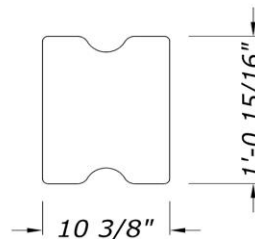

### Features:

Front and rear notches for cables

Two standard sizes (custom sizes available)

Engineered for TBC SmartTrac Consoles

Finish: Standard shark grey, custom colors and finishes available\*

**ST-CI**