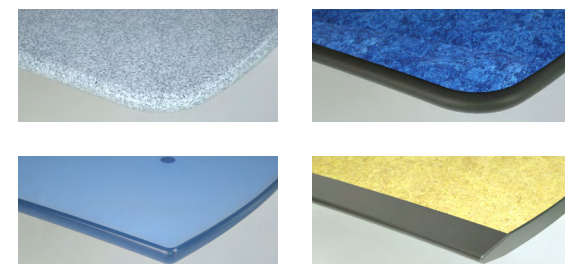

.....

Base Frame Modules

Finishes

Countertop options include a wide selection of laminate, linoleum, solid surface, and acrylic colors with various edge types to withstand 24/7 operations. Side panels are finished with a choice of thermofoil colors. Samples are available upon request.