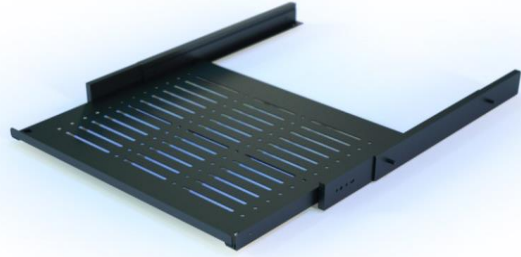

IT-PO-SHELF Rack Mount Pullout Shelf

Product Description and Features:

Full slide shelf to accommodate CPUs or other equipment

Load rating up to 100 lb. (45.3 kg)

Slimline - 1 Rack space

Available with vented or non-vented shelf option

Finish: Black Powder coat

Standard dimensions (WxDxH): 16.5" [419mm] x 18" [457mm] x 1.75" [44.45mm]

Pullout shelf shown for IntelliTrac (vertical) and IntelliTrac-HD (standing). Specify console depth (22", 26" or 30") when ordering.