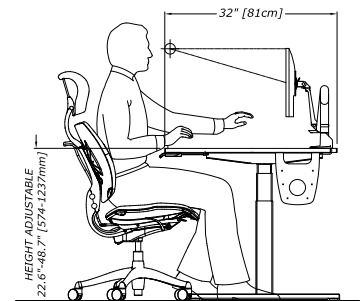

## ELEVON XL Height Adjustable Desk

Easy to assemble sit to stand desk perfect for home or light use. Includes a powerful motor, durable worksurface, anti-collision technology, and the same Bluetooth paddle controller that is common on TBC's other products. Optional cable management troughs with a telescopic base means different sizes or shapes are possible without replacing the desk base.

### FEATURES

- Digital preset controller with Sit/Stand reminder
- Two options for rear horizontal cable trough
- Anti-collision sensor
- Repositionable magnetic vertical cable chase
- Easy set up and quick ship options
- Telescopic frame allows for future upgrades

### DIMENSIONS

Shown with optional monitor arms

PLAN VIEW

ELEVATION

SECTION