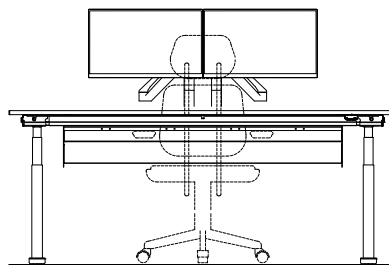

## ELEVON XL Height Adjustable Desk

Easy to assemble sit to stand desk perfect for home or light use. Includes a powerful motor, durable worksurface, anti-collision technology, and the same Bluetooth paddle controller that is common on TBC's other products. Optional cable management troughs with a telescopic base means different sizes or shapes are possible without replacing the desk base.

### FEATURES

- Digital preset controller with Sit/Stand reminder
- Two options for rear horizontal cable trough
- Anti-collision sensor
- Repositionable magnetic vertical cable chase
- Easy set up and quick ship options
- Telescopic frame allows for future upgrades

### DIMENSIONS

Shown with optional monitor arms

PLAN VIEW

ELEVATION

SECTION