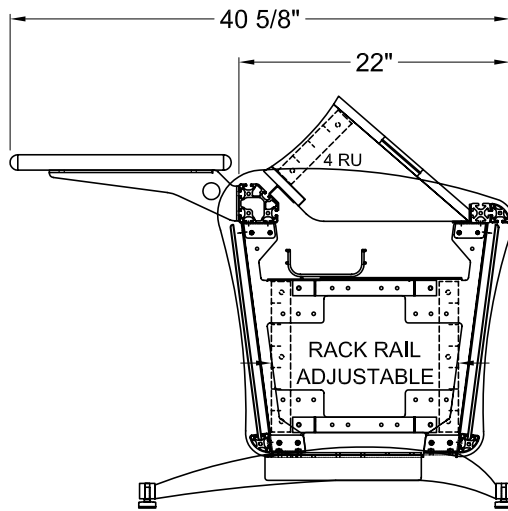

T-22

'B' DEPTH

22" DEEP BASE FRAME

40 5/8" O.A. CONSOLE DEPTH

T-26

'C' DEPTH

26" DEEP BASE FRAME

44 5/8" O.A. CONSOLE DEPTH

T-30

'D' DEPTH

30" DEEP BASE FRAME

48 5/8" O.A. CONSOLE DEPTH

ALL DESIGNS, PLANS, IDEAS AND SPECIFICATIONS INDICATED IN THIS DRAWING REMAIN THE ENTIRE PROPERTY OF TBC CONSOLES INC., AND MAY NOT BE USED IN ANY MANNER WITHOUT PRIOR WRITTEN CONSENT.