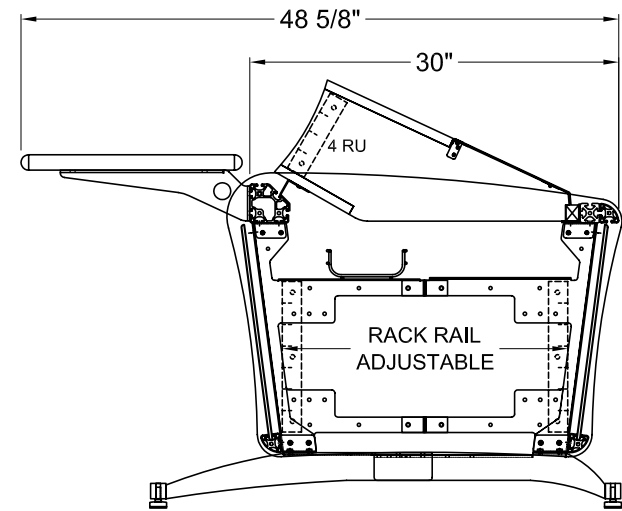

T-22

'B' DEPTH

22" DEEP BASE FRAME

40 5/8" O.A. CONSOLE DEPTH

T-26

'C' DEPTH

26" DEEP BASE FRAME

44 5/8" O.A. CONSOLE DEPTH

T-30

'D' DEPTH

30" DEEP BASE FRAME

48 5/8" O.A. CONSOLE DEPTH

ALL DESIGNS, PLANS, IDEAS AND SPECIFICATIONS INDICATED IN THIS DRAWING REMAIN THE ENTIRE PROPERTY OF TBC CONSOLES INC., AND MAY NOT BE USED IN ANY MANNER WITHOUT PRIOR WRITTEN CONSENT.