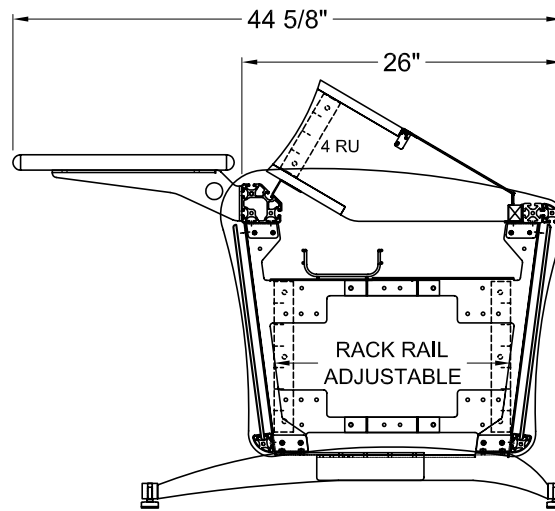

T-22

'B' DEPTH

22" DEEP BASE FRAME

40 5/8" O.A. CONSOLE DEPTH

T-26

'C' DEPTH

26" DEEP BASE FRAME

44 5/8" O.A. CONSOLE DEPTH

T-30

'D' DEPTH

30" DEEP BASE FRAME

48 5/8" O.A. CONSOLE DEPTH

ALL DESIGNS, PLANS, IDEAS AND SPECIFICATIONS INDICATED IN THIS DRAWING REMAIN THE ENTIRE PROPERTY OF TBC CONSOLES INC., AND MAY NOT BE USED IN ANY MANNER WITHOUT PRIOR WRITTEN CONSENT.