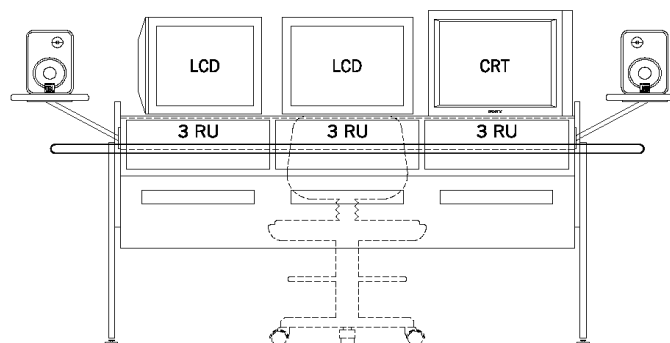

This special edition "XK-300R" package includes the following standard items:

- 3 bay @ 3 r.u. turret with integral cable management and rear access door;
- TBC Monitor Beam for mounting up to 3 LCD's or CRT's
- 2 X LCD articulating arms + 1 CRT shelf;
- 1 X pair speaker brackets + ribbed rubber shelves;
- maple wood finish legs & ribbed alum. beam supports;
- linoleum or laminate countertop with bumper edge.

call for pricing

PLAN

ELEVATION

Finishes (view at www.tbconsoles.com)
 standard linoleum countertop
 standard laminate countertop
 Cherry wood finish Thermofoil

Optional Accessories

- additional LCD articulating arms
- additional CRT shelves (ribbed rubber)
- EC1-12** 12 ru equipment cart, 1-bay
- EC1.5-12** 12 ru equipment cart, 1.5-bay
- EC2-12** 12 ru equipment cart, 2-bay
- EC1-24** 24 ru equipment cart, 1-bay