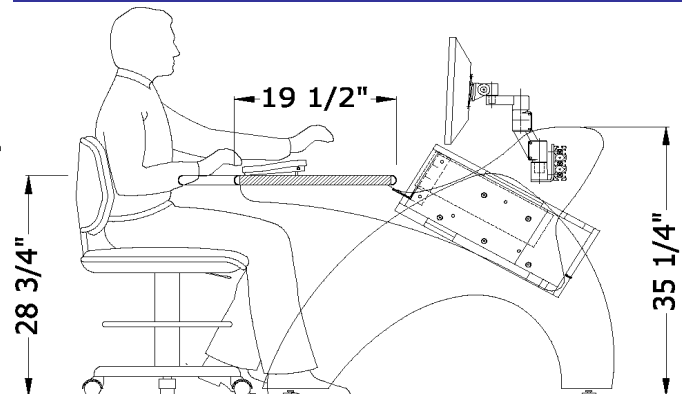

This special edition "XK-300R" package includes the following standard items:

- 3 bay @ 3 r.u. turret with integral cable management and rear access door;
- TBC Monitor Beam for mounting up to 3 LCD's or CRT's
- 2 X LCD articulating arms + 1 CRT shelf;
- 1 X pair speaker brackets + ribbed rubber shelves;
- maple wood finish legs & ribbed alum. beam supports;
- linoleum or laminate countertop with bumper edge.

call for pricing

PLAN

ELEVATION

Finishes (view at www.tbconsoles.com)
 standard linoleum countertop
 standard laminate countertop
 Cherry wood finish Thermofoil

Optional Accessories

- additional LCD articulating arms
- additional CRT shelves (ribbed rubber)
- EC1-12** 12 ru equipment cart, 1-bay
- EC1.5-12** 12 ru equipment cart, 1.5-bay
- EC2-12** 12 ru equipment cart, 2-bay
- EC1-24** 24 ru equipment cart, 1-bay