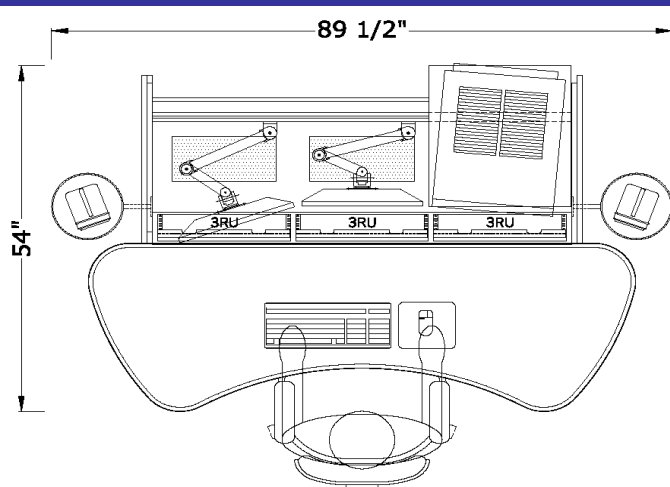

Freeform Series

Editing + Graphics Consoles

CROSSFIRE XK-300

Model: XK-300R

TBC's "CROSSFIRE" series consoles combine low cost with high end styling, ergonomics and functionality. All consoles may be configured for a variety of editing and graphics applications. The sleek low profile design is engineered for easy assembly.

This special edition "XK-300R" package includes the following standard items:

- 3 bay @ 3 r.u. turret with integral cable management and rear access door;
- TBC Monitor Beam for mounting up to 3 LCD's or CRT's
- 2 X LCD articulating arms + 1 CRT shelf;
- 1 X pair speaker brackets + ribbed rubber shelves;
- maple wood finish legs & ribbed alum. beam supports;
- linoleum or laminate countertop with bumper edge.

call for pricing

PLAN

Finishes (view at www.tbconsoles.com)
standard linoleum countertop
standard laminate countertop
Cherry wood finish Thermofoil

Optional Accessories

- additional LCD articulating arms
- additional CRT shelves (ribbed rubber)
- **EC1-12** 12 ru equipment cart, 1-bay
- **EC1.5-12** 12 ru equipment cart, 1.5-bay
- **EC2-12** 12 ru equipment cart, 2-bay
- **EC1-24** 24 ru equipment cart, 1-bay

TBC CONSOLES 170 Rodeo Drive Edgewood New York 11717
phone: (631)293-4068 fax: (631)293-4075 toll free: (888)CONSOLE

rev. 2/10

e-mail: info@tbconsoles.com

web site: www.tbconsoles.com