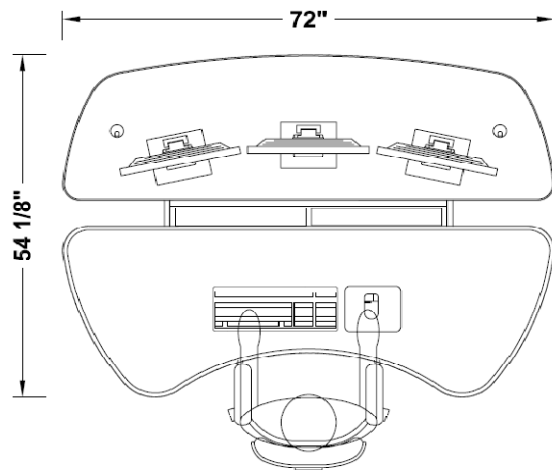

Freeform Series

Editing + Graphics Consoles

CROSSFIRE X-K2

Model: X-K2

TBC's "**CROSSFIRE**" console is a low cost, hi-style, ergonomic solution for all non-linear editing applications. This sleek, low profile design, is engineered for easy assembly.

- 2 bay @ 3 r.u. angled turret; vented top and bottom; hinged access panel;
- extended bridge for 3 x 20" monitors - or - 2 x 20" monitors with 2 speakers
- open "X" frame construction with modesty panel and complete cable management; floor levelers.

call for pricing

PLAN VIEW

Finishes (view at www.tbconsoles.com)

- standard linoleum countertop
- standard laminate countertop

Optional Accessories

- **EC1-12** 12 ru equipment cart, 1-bay
- **EC1.5-12** 12 ru equipment cart, 1.5-bay
- **EC2-12** 12 ru equipment cart, 2-bay
- **EC1-24** 24 ru equipment cart, 1-bay
- **CT-XK** matching client/producer table

TBC CONSOLES 170 Rodeo Drive Edgewood New York 11717
phone: (631)293-4068 fax: (631)293-4075 toll free: (888)CONSOLE

rev. 2/10

e-mail: info@tbconsoles.com

web site: www.tbconsoles.com