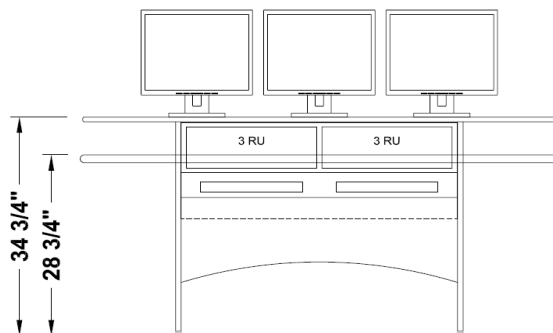

ELEVATION

Finishes (view at www.tbconsoles.com)

- standard linoleum countertop
- standard laminate countertop

Optional Accessories

- **EC1-12** 12 ru equipment cart, 1-bay
- **EC1.5-12** 12 ru equipment cart, 1.5-bay
- **EC2-12** 12 ru equipment cart, 2-bay
- **EC1-24** 24 ru equipment cart, 1-bay
- **CT-XK** matching client/producer table