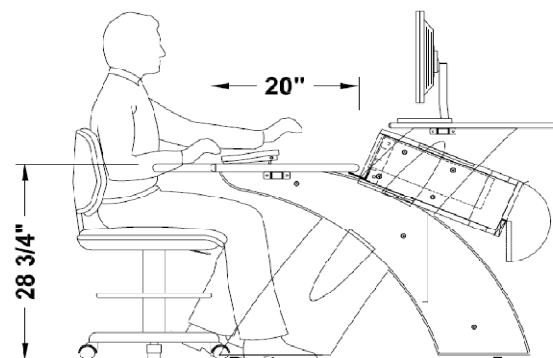

SECTION

TBC CONSOLES 170 Rodeo Drive Edgewood New York 11717
phone: (631)293-4068 fax: (631)293-4075 toll free: (888)CONSOLE

rev. 2/10

e-mail: info@tbconsoles.com

web site: www.tbconsoles.com