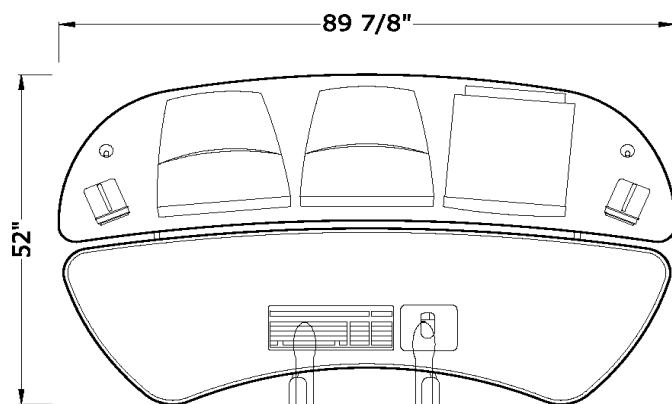

Freeform Series

Editing + Graphics Consoles

CROSSFIRE X-K1

Model: X-K1

TBC's "**CROSSFIRE**" console is a low cost, hi-style, ergonomic solution for all non-linear editing applications. This sleek, low profile design is engineered for easy assembly.

- ergonomic, "crescent" shaped countertop offers plenty of space for audio mixers, phones, etc.
- extended bridge for 3 x 20" monitors and 2 speakers.
- open "X" frame construction with modesty panel and complete cable management; floor levelers.

call for pricing

Finishes (view at www.tbconsoles.com)

- standard linoleum countertop
- standard laminate countertop

Optional Accessories

- **EC1-12** 12 ru equipment cart, 1-bay
- **EC1.5-12** 12 ru equipment cart, 1.5-bay
- **EC2-12** 12 ru equipment cart, 2-bay
- **EC1-24** 24 ru equipment cart, 1-bay
- **CT-XK** matching client/producer table

TBC CONSOLES 170 Rodeo Drive Edgewood New York 11717
phone: (631)293-4068 fax: (631)293-4075 toll free: (888)CONSOLE

rev. 2/10

e-mail: info@tbconsoles.com

web site: www.tbconsoles.com