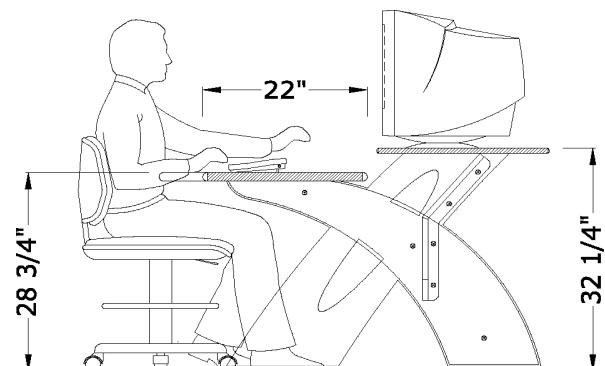

- ergonomic, "crescent" shaped countertop offers plenty of space for audio mixers, phones, etc.
- extended bridge for 3 x 20" monitors and 2 speakers.
- open "X" frame construction with modesty panel and complete cable management; floor levelers.

call for pricing

PLAN

ELEVATION

Finishes (view at www.tbconsoles.com)

- standard linoleum countertop
- standard laminate countertop

Optional Accessories

- EC1-12** 12 ru equipment cart, 1-bay
- EC1.5-12** 12 ru equipment cart, 1.5-bay
- EC2-12** 12 ru equipment cart, 2-bay
- EC1-24** 24 ru equipment cart, 1-bay
- CT-XK** matching client/producer table