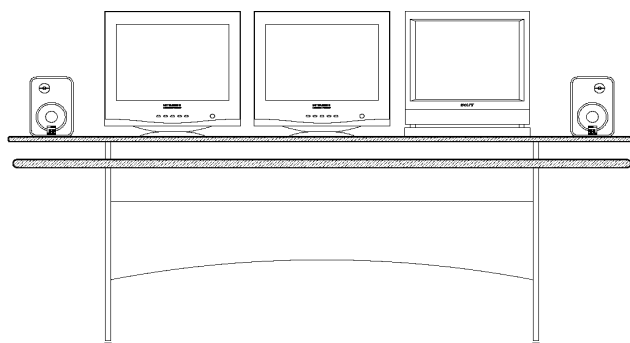

PLAN

ELEVATION

Finishes (view at www.tbconsoles.com)

- standard linoleum countertop
- standard laminate countertop

Optional Accessories

- **EC1-12** 12 ru equipment cart, 1-bay
- **EC1.5-12** 12 ru equipment cart, 1.5-bay
- **EC2-12** 12 ru equipment cart, 2-bay
- **EC1-24** 24 ru equipment cart, 1-bay
- **CT-XK** matching client/producer table