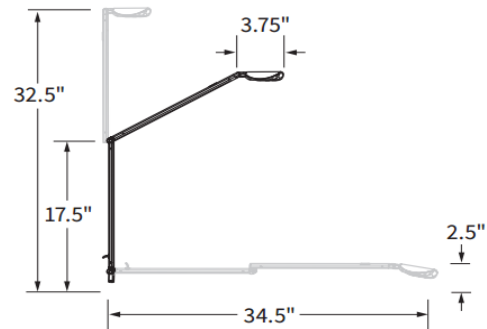

Trac-mount version shown with adapter base:

Dimensions

Horizontal and vertical reach