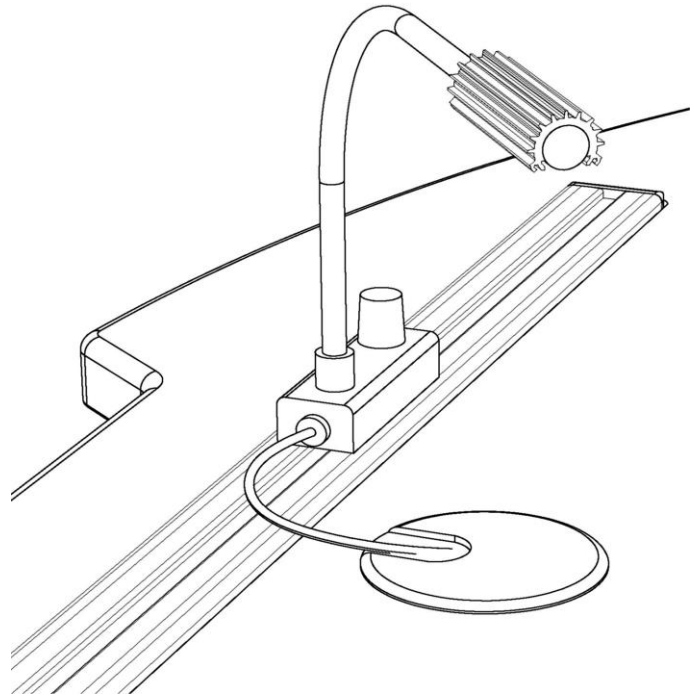

TL-LITHAL / TL-LITLED Gooseneck Task Light

Product Description and Features:

Available in **Standard** and **LED** versions, with cast weighted base or Trac-mount adapter.

Standard: High Intensity (5-watt Halogen) with permanently attached gooseneck with a specially designed, heat-dispersing hood.

Std version with 5-watt halogen features a full range dimmer.

LED: LED Lampset with three-way rotary switch enables user to toggle between white light and red light output, or turn it off.

Long life: The LEDs in the TL-LITLED remain useful for over 10,000 hours of operation

LED version is UL Listed.

Both versions available with Euro style power supply.

Made in USA.

Trac-mount version (shown on SmartCart):