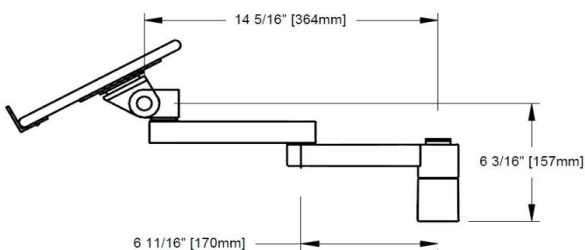

Cable management allows cables to be tucked under the forearm and main arm to keep the desktop free of cables.

Features:

Low profile arm accommodates most phones.

Arm rotates 360° at 3 joints.

Platform/VESA plate tilt mechanism

Adjustable tension at all joints

Optional platform for use with telephones that cannot be direct mounted.

Mountable to any desktop with flex mount kit

Standard with FP-9110 articulating arm

SIDE VIEW

PLAN VIEW - EXTENDED