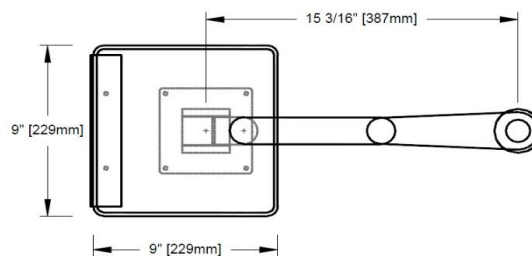

Adjustable tension at all joints

Optional platform for use with telephones that cannot be direct mounted.

Mountable to any desktop with flex mount kit

Standard with FP-9110 articulating arm

SIDE VIEW

PLAN VIEW - EXTENDED

PLAN VIEW - FOLDED