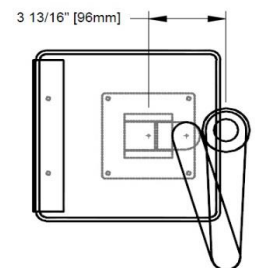

Adjustable tension at all joints

Optional platform for use with telephones that cannot be direct mounted.

Mountable to any desktop with flex mount kit

Standard with FP-9110 articulating arm

SIDE VIEW

PLAN VIEW - EXTENDED

PLAN VIEW - FOLDED