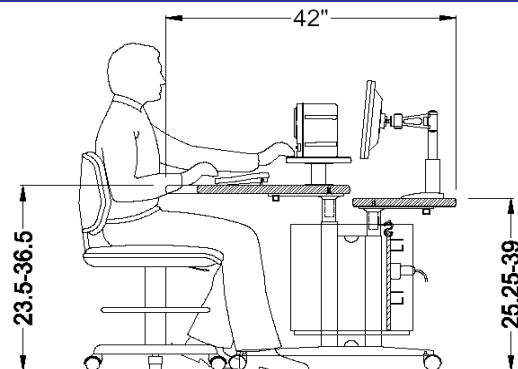

The Starfire's trim design takes full advantage of the space saving and ergonomic benefits of LCD monitors.

In addition the countertop and monitor ledge are independently height adjustable via a user-friendly desktop crank.

- bi-level steel base with silver powder coat finish; full modesty panel integral wire management; casters & cpu holder.
- height adjustable desktop (23.5" - 36.5")
- height adjustable monitor shelf (25.25" - 39")
- laminate or linoleum desktop finish with black bumper edge
- speaker stands included

call for pricing

Finishes (view at www.tbconsoles.com)

- standard linoleum countertop
- standard laminate countertop

Optional Accessories

EC1-12 12 ru equipment cart, 1-bay

SECTION