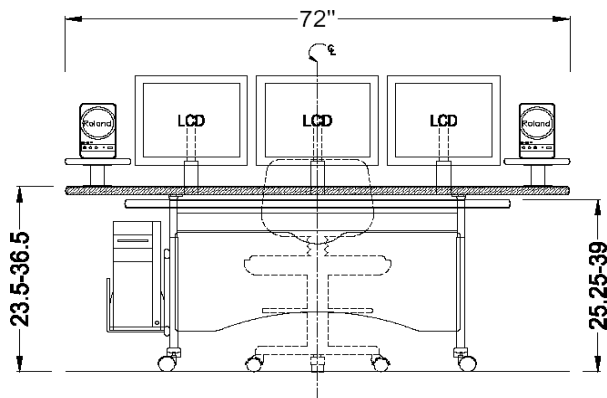

ELEVATION

Finishes (view at www.tbconsoles.com)

- standard linoleum countertop
- standard laminate countertop

Optional Accessories

EC1-12 12 ru equipment cart, 1-bay