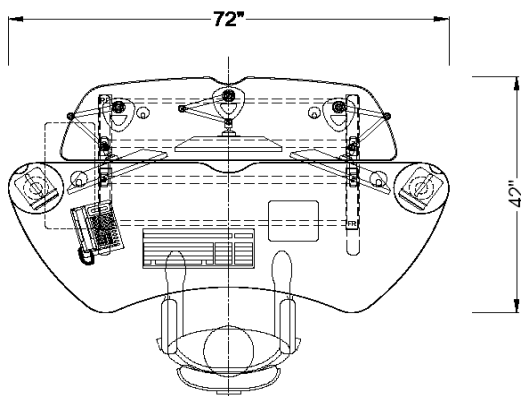

call for pricing

PLAN VIEW