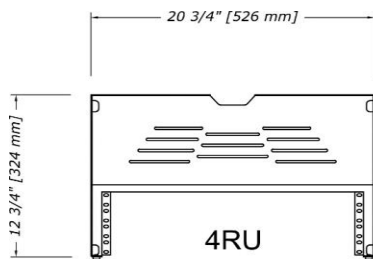

ST-RT4 4RU Rack Turret

Product Description:

Easily mounted and positioned into an empty SmartTrac bay.

Powder coated 10-32 tap black front rack rail.

Accommodates equipment up to 4 rack units wide.

Vented rear with cable access.

Engineered for TBC SmartTrac Consoles.

Finish: Silver powder coat.

Supports equipment from 4.39" [111.5mm] (bottom space) up to 9.64" [244.9mm] (top space) deep.

PLAN VIEW

ELEVATION

SECTION