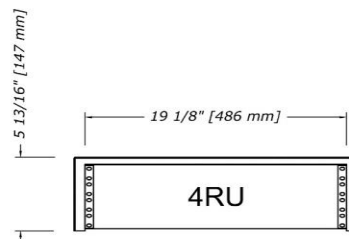

Engineered for TBC SmartTrac Consoles.

Finish: Silver powder coat.

Supports equipment from 4.39" [111.5mm] (bottom space) up to 9.64" [244.9mm] (top space) deep.

PLAN VIEW

ELEVATION

SECTION