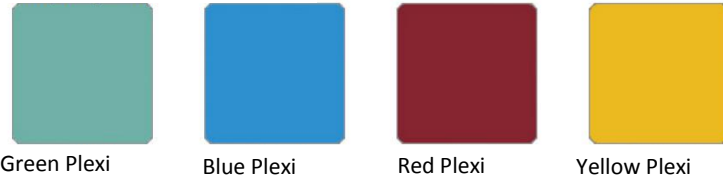

Plastic Laminates (stock colors shown)

Linoleum (stock colors shown)

Acrylic (Plexi)

Solid Surface (Corian)

3DL Thermofoil

Desktop Edge Option

Compare Desktop Finishes