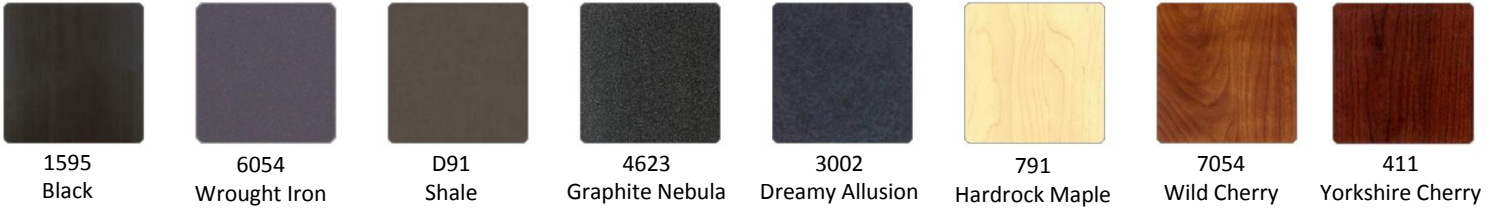

Plastic Laminates (stock colors shown)

Linoleum (stock colors shown)

Acrylic (Plexi)

Solid Surface (Corian)

3DL Thermofoil

Desktop Edge Option

Compare Desktop Finishes