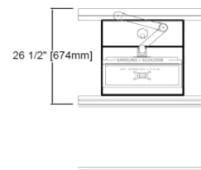

ST-DW / IT-DROP / CTL-DW Customizable Drop Well

Product Description & Features:

Drops into any empty bay

Accommodates 20.6" per bay*, ability to accommodate any size monitor with multiple adjacent drop wells.

* Note: CTL-DW and CTL-DW-W is used for our ControlTrac L Series consoles, available in 20-3/4" and 25" wide versions

SMART TRAC

SECTION

INTELLITRAC T-26

SECTION