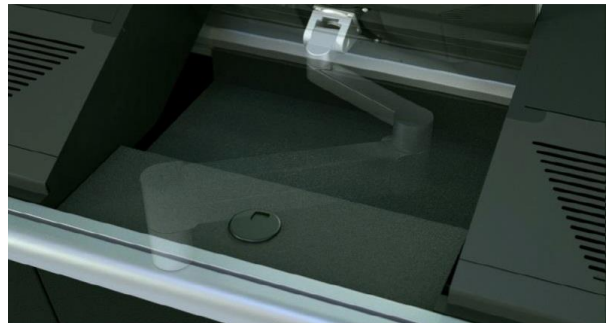

ST-DW / IT-DROP / CTL-DW Customizable Drop Well

Product Description & Features:

Drops into any empty bay

Accommodates 20.6" per bay*, ability to accommodate any size monitor with multiple adjacent drop wells.

Customized options to your console's depth.

Cable management centrally located.

Engineered to work with SmartTrac, IntelliTrac and ControlTrac Consoles.

Finish: ST-DW Silver Powder coat
IT-DROP Black HDPE
CTL-DW Black Powder coat
CTL-DW-W Black Powder coat

* Note: CTL-DW and CTL-DW-W is used for our ControlTrac L Series consoles, available in 20-3/4" and 25" wide versions

SMART TRAC

SECTION

INTELLITRAC T-26

SECTION