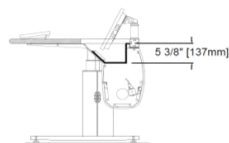

ST-DW / IT-DROP / CTL-DW Customizable Drop Well

Product Description & Features:

Drops into any empty bay

Accommodates 20.6" per bay*, ability to accommodate any size monitor with multiple adjacent drop wells.

* Note: CTL-DW and CTL-DW-W is used for our ControlTrac L Series consoles, available in 20-3/4" and 25" wide versions

SMART TRAC

SECTION

INTELLITRAC T-26

SECTION