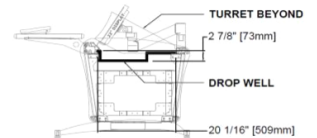

ST-DW / IT-DROP / CTL-DW Customizable Drop Well

Product Description & Features:

Drops into any empty bay

Accommodates 20.6" per bay*, ability to accommodate any size monitor with multiple adjacent drop wells.

* Note: CTL-DW and CTL-DW-W is used for our ControlTrac L Series consoles, available in 20-3/4" and 25" wide versions

SMART TRAC

SECTION

INTELLITRAC T-26

SECTION