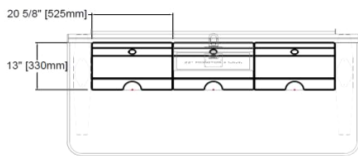

ST-DW / IT-DROP / CTL-DW Customizable Drop Well

Product Description & Features:

Drops into any empty bay

Accommodates 20.6" per bay*, ability to accommodate any size monitor with multiple adjacent drop wells.

* Note: CTL-DW and CTL-DW-W is used for our ControlTrac L Series consoles, available in 20-3/4" and 25" wide versions

SMART TRAC

SECTION

INTELLITRAC T-26

SECTION