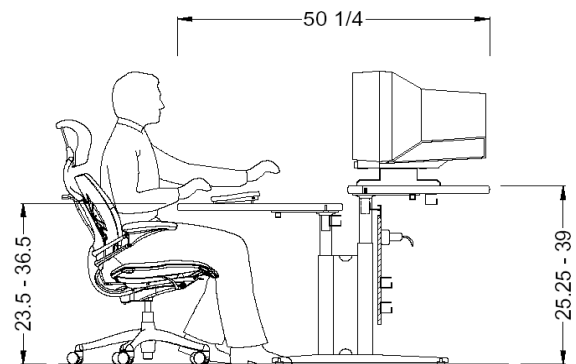

SECTION

TBC CONSOLES 170 Rodeo Drive Edgewood New York 11717
phone: (631)293-4068 fax: (631)293-4075 toll free: (888)CONSOLE

rev. 2/10

e-mail: info@tbconsoles.com

web site: www.tbconsoles.com