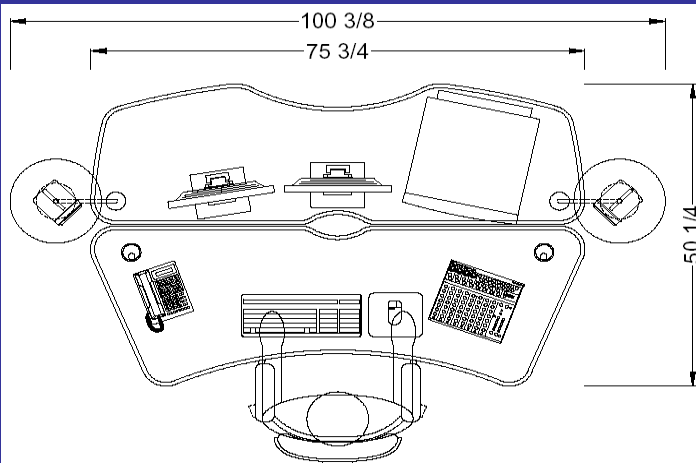

Freeform Series

Editing + Graphics Consoles

CRESCENT-BI

Model: CRES.SF2

The "CRESCENT" is the perfect console for multiple monitor users with minimal rack equipment requirements. It's large form factor will accommodate up to 3 monitors + 2 speakers on a height adjustable rear platform. The front countertop is independently height adjustable with a user friendly desktop crank.

- bi-level steel base with charcoal powder coat finish; full modesty panel integral wire management; floor levelers.
- height adjustable desktop (23.5" - 36.5")
- height adjustable monitor shelf (25.25" - 39")
- laminate or linoleum desktop finish with black bumper edge

call for pricing

PLAN VIEW

Finishes (view at www.tbconsoles.com)

- standard linoleum countertop
- standard laminate countertop

Optional Accessories

- **CPU holder**, leg-mounted
- **SM-1** speaker modules, 14" radial shelf
- curved padded eye bolster, naughahide
- (4) casters on desktop steel frame base
- producer's table w/metal pedestal base
- **EC1-12** 12 ru equipment cart, 1-bay

TBC CONSOLES 170 Rodeo Drive Edgewood New York 11717
phone: (631)293-4068 fax: (631)293-4075 toll free: (888)CONSOLE

rev. 2/10

e-mail: info@tbconsoles.com

web site: www.tbconsoles.com