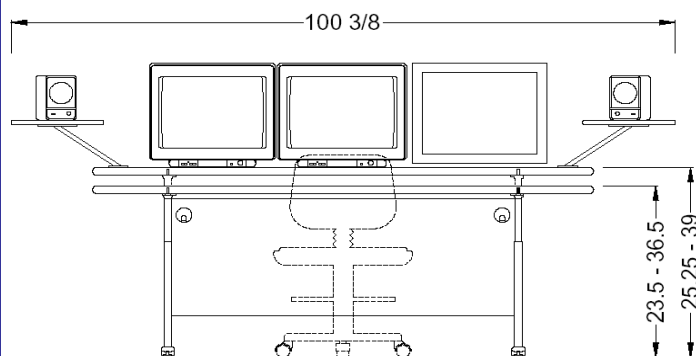

ELEVATION

Finishes (view at www.tbconsoles.com)

- standard linoleum countertop
- standard laminate countertop

Optional Accessories

- **CPU holder**, leg-mounted
- **SM-1** speaker modules, 14" radial shelf
- curved padded eye bolster, naughahide
- (4) casters on desktop steel frame base
- producer's table w/metal pedestal base
- **EC1-12** 12 ru equipment cart, 1-bay