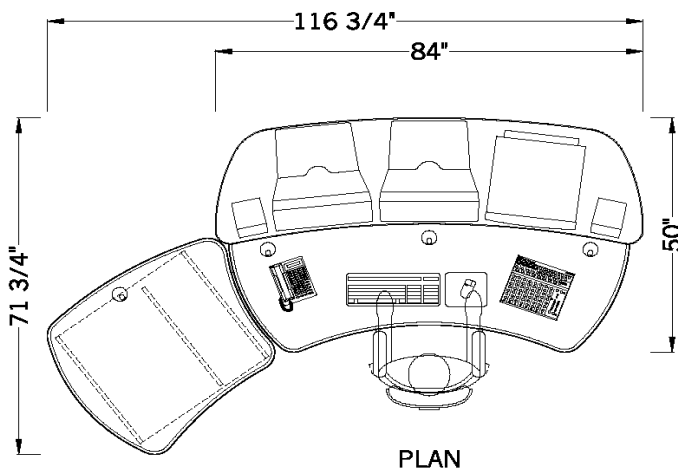

Finishes [(view at www.tbconsoles.com)](http://www.tbconsoles.com)

- standard linoleum countertop
- standard laminate countertop

Optional Accessories

EC1.5-13 13 ru equipment cart, 1.5-bay with cpu cubby matching rear client/producer table