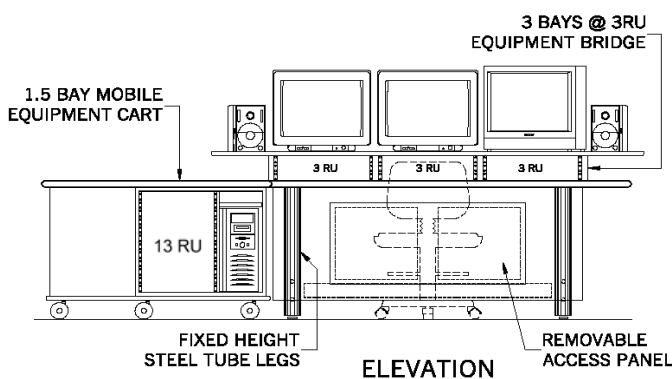

- fixed height steel tube leg base (matte black)
- full modesty panel with integral wire mgmt. and removable access panels (matte black)
- extended monitor bridge for 3 X 21" CRT's and 2 speakers (black with bumper edge)
- 3 bays @ 3 r.u. straight equipment bridge
- laminate or linoleum desktop finish with black bumper edge

EC1.5-13 13 ru equipment cart, 1.5-bay with cpu cubby matching rear client/producer table

TBC CONSOLES 170 Rodeo Drive Edgewood New York 11717
 phone: (631)293 4068 fax: (631)293 4075 toll free: (888)CONSOLE