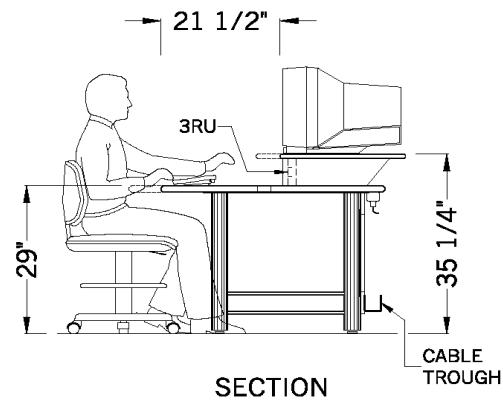

TBC CONSOLES 170 Rodeo Drive Edgewood New York 11717
phone: (631)293 4068 fax: (631)293 4075 toll free: (888)CONSOLE

rev. 2/10

e-mail: info@tbconsoles.com

web site: www.tbconsoles.com