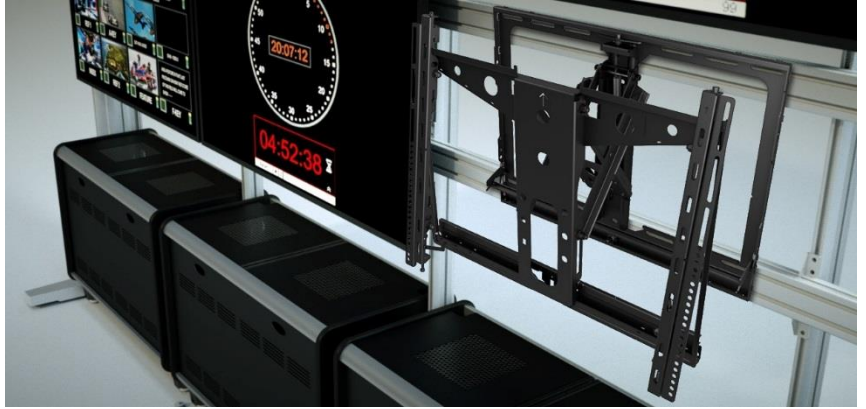

AM-LMV / AM-LMVS Press and release pop out mounts

Product Description:

Scissor style design mount with compact mounting arms for flat panel displays*.

Features:

Mounting pattern of 200 x 200mm (min) to 600 x 400mm (max).

*Customers seeking a mount with tilting capabilities should specify our AM175 mount.

AM-LMV

For displays weighing up to 160 lb. [45.35 kg.]

AM-LMVS (Slim)

For displays weighing up to 100 lb. [72.57 kg.]