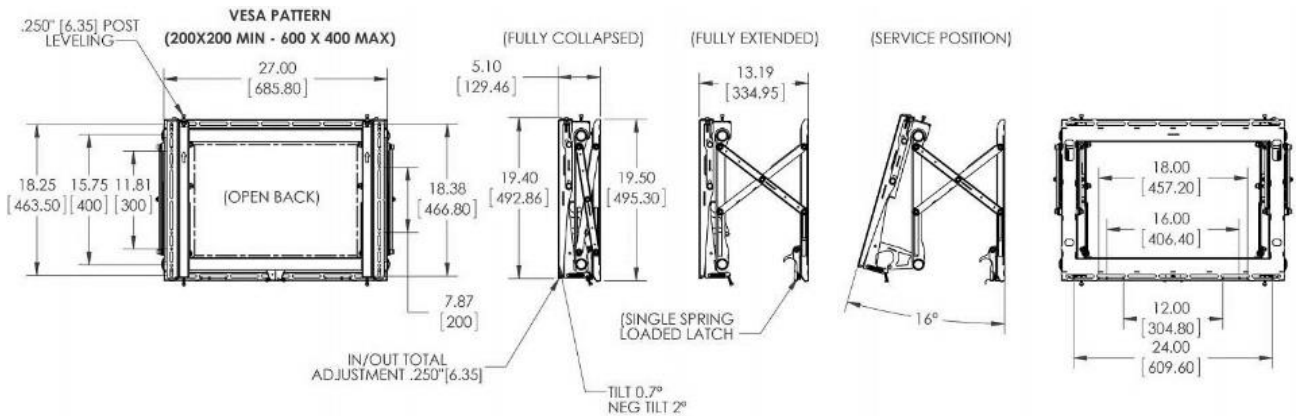

AM-LMV / AM-LMVS Press and release pop out mounts

Product Description:

Scissor style design mount with compact mounting arms for flat panel displays*.

Features:

Mounting pattern of 200 x 200mm (min) to 600 x 400mm (max).

*Customers seeking a mount with tilting capabilities should specify our AM175 mount.

AM-LMV

For displays weighing up to 160 lb. [45.35 kg.]

AM-LMVS (Slim)

For displays weighing up to 100 lb. [72.57 kg.]