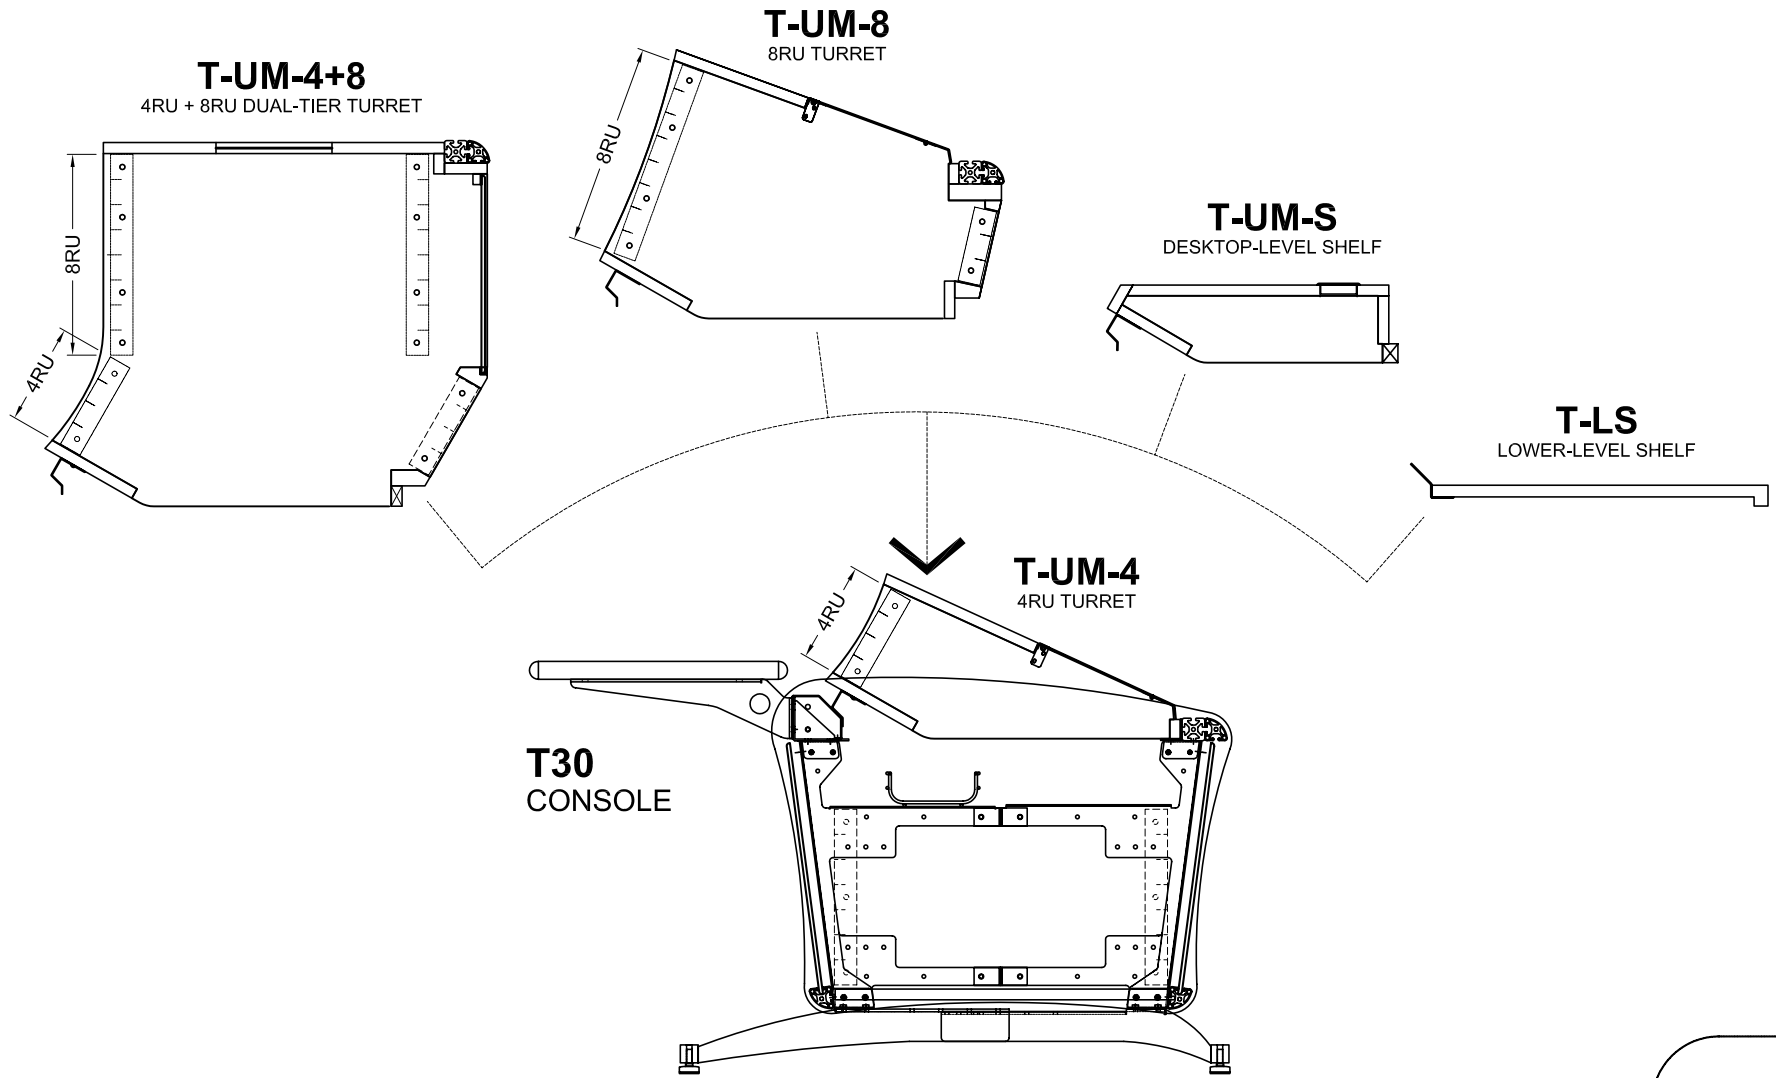

Examples of Upper Modules:

Shown are just a few examples from the full range of equipment module options.
Most are available in T26 and T30 IntelliTrac depths, with limited availability in the T22 version.