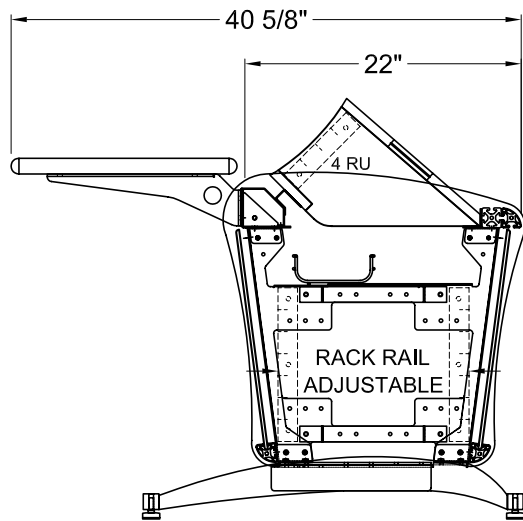

# T-22

'B' DEPTH  
22" DEEP BASE FRAME  
40 5/8" O.A. CONSOLE DEPTH

# T-26

'C' DEPTH  
26" DEEP BASE FRAME  
44 5/8" O.A. CONSOLE DEPTH

# T-30

'D' DEPTH  
30" DEEP BASE FRAME  
48 5/8" O.A. CONSOLE DEPTH

ALL DESIGNS, PLANS, IDEAS AND SPECIFICATIONS INDICATED IN THIS DRAWING REMAIN THE ENTIRE PROPERTY OF TBC CONSOLES INC., AND MAY NOT BE USED IN ANY MANNER WITHOUT PRIOR WRITTEN CONSENT.