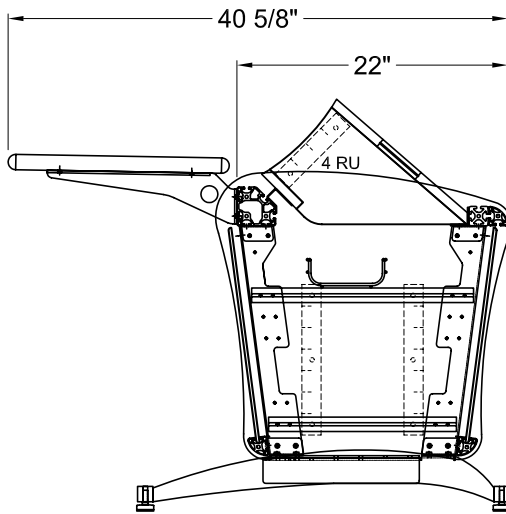

T-22

'B' DEPTH

22" DEEP BASE FRAME

40 5/8" O.A. CONSOLE DEPTH

T-26

'C' DEPTH

26" DEEP BASE FRAME

44 5/8" O.A. CONSOLE DEPTH

T-30

'D' DEPTH

30" DEEP BASE FRAME

48 5/8" O.A. CONSOLE DEPTH

Revised 3/07

intelliTrac console system

Console depth diagram

www.TBCconsoles.com