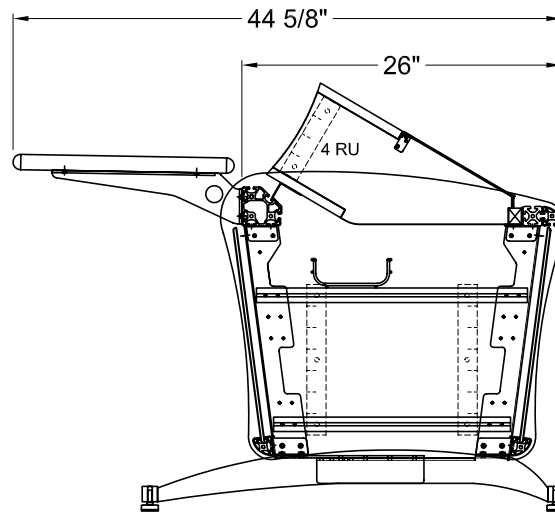

T-22

'B' DEPTH

22" DEEP BASE FRAME

40 5/8" O.A. CONSOLE DEPTH

T-26

'C' DEPTH

26" DEEP BASE FRAME

44 5/8" O.A. CONSOLE DEPTH

T-30

'D' DEPTH

30" DEEP BASE FRAME

48 5/8" O.A. CONSOLE DEPTH

Revised 3/07

intelliTrac console system

Console depth diagram

www.TBCconsoles.com