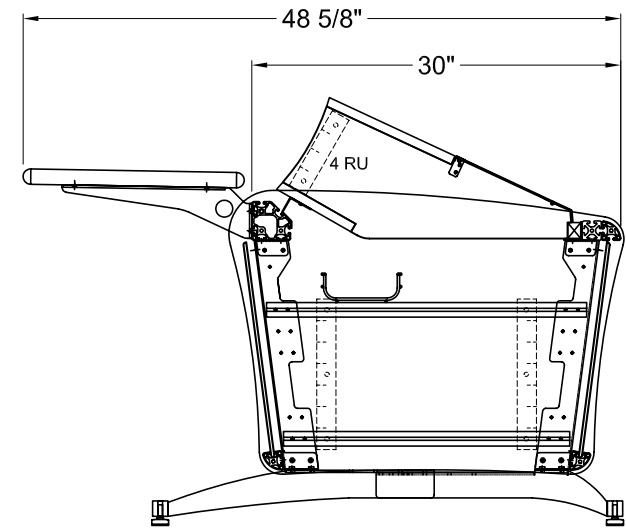

T-22

'B' DEPTH

22" DEEP BASE FRAME

40 5/8" O.A. CONSOLE DEPTH

T-26

'C' DEPTH

26" DEEP BASE FRAME

44 5/8" O.A. CONSOLE DEPTH

T-30

'D' DEPTH

30" DEEP BASE FRAME

48 5/8" O.A. CONSOLE DEPTH

Revised 3/07

intelliTrac console system

Console depth diagram

www.TBCconsoles.com