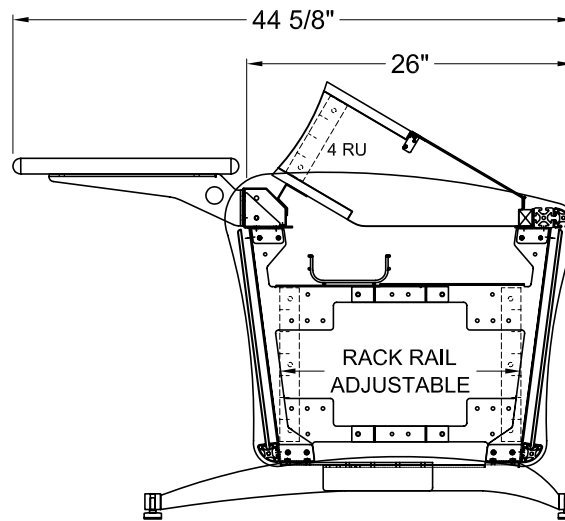

# T-22

'B' DEPTH  
22" DEEP BASE FRAME  
40 5/8" O.A. CONSOLE DEPTH

# T-26

'C' DEPTH  
26" DEEP BASE FRAME  
44 5/8" O.A. CONSOLE DEPTH

# T-30

'D' DEPTH  
30" DEEP BASE FRAME  
48 5/8" O.A. CONSOLE DEPTH

ALL DESIGNS, PLANS, IDEAS AND SPECIFICATIONS INDICATED IN THIS DRAWING REMAIN THE ENTIRE PROPERTY OF TBC CONSOLES INC., AND MAY NOT BE USED IN ANY MANNER WITHOUT PRIOR WRITTEN CONSENT.