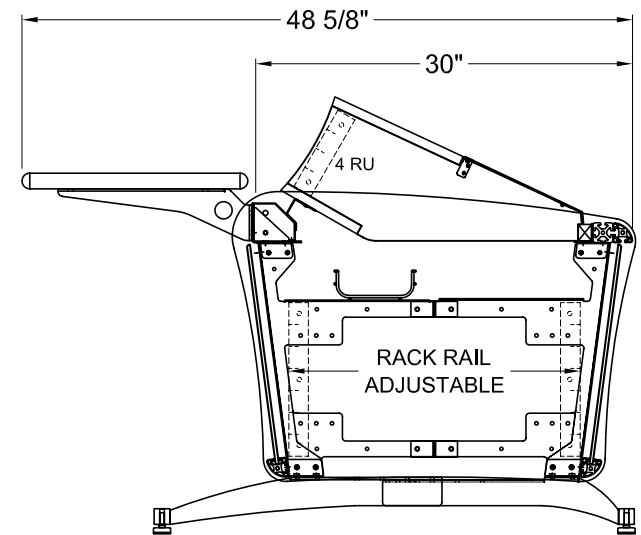

# T-22

'B' DEPTH  
22" DEEP BASE FRAME  
40 5/8" O.A. CONSOLE DEPTH

# T-26

'C' DEPTH  
26" DEEP BASE FRAME  
44 5/8" O.A. CONSOLE DEPTH

# T-30

'D' DEPTH  
30" DEEP BASE FRAME  
48 5/8" O.A. CONSOLE DEPTH

ALL DESIGNS, PLANS, IDEAS AND SPECIFICATIONS INDICATED IN THIS DRAWING REMAIN THE ENTIRE PROPERTY OF TBC CONSOLES INC., AND MAY NOT BE USED IN ANY MANNER WITHOUT PRIOR WRITTEN CONSENT.