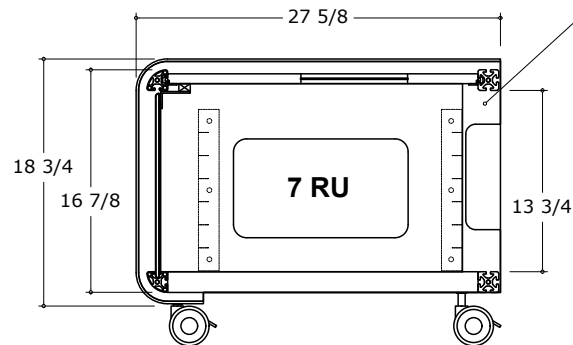

PLAN

**2 Bay
7RU Rack Cabinet
with casters**

FINISH: BLACK P.LAM

ELEVATION

SECTION

- BOTTOM OF BOTH BAYS ARE OPEN
- NO REAR DOORS ARE INCLUDED

CONSOLES

170 RODEO DRIVE EDGEWOOD, NY 11717
PHONE: 631-293-4068 FAX: 631-293-4075